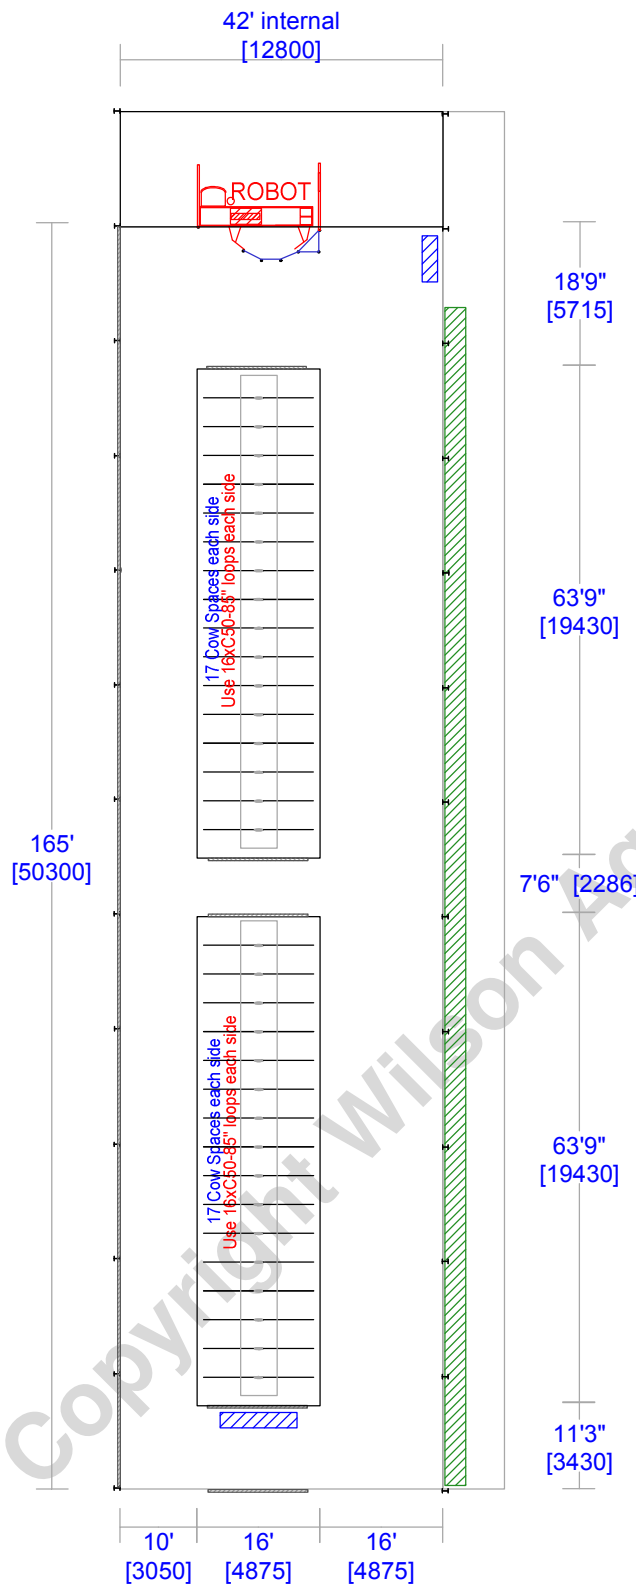

67 Cow Spaces
3ft9inch [1150] centers
Use 64xC50-85" loops

TITLE: Dairy unit	REVISION:
CUSTOMER:	
SAMPLE UNIT 1 With 1x MILK ROBOT	
DATE:	SCALE: A4 = 1:300 [1cm = 3m]
 WILSON AGRICULTURE Dairy Housing Specialists www.wilsonagri.co.uk	DRAWN BY: Ivor Davey ivor@wilsonagri.co.uk

68 Cow Spaces
3ft9inch [1150] centers
 Use 64xC50-85" loops

TITLE: Dairy unit	REVISION:
CUSTOMER:	
SAMPLE UNIT 2 With 1x MILK ROBOT	
DATE:	SCALE: A4 = 1:300 [1cm = 3m]
DRAWN BY:	
 WILSON AGRICULTURE <i>Dairy Housing Specialists</i> www.wilsonagri.co.uk	
Ivor Davey ivor@wilsonagri.co.uk	