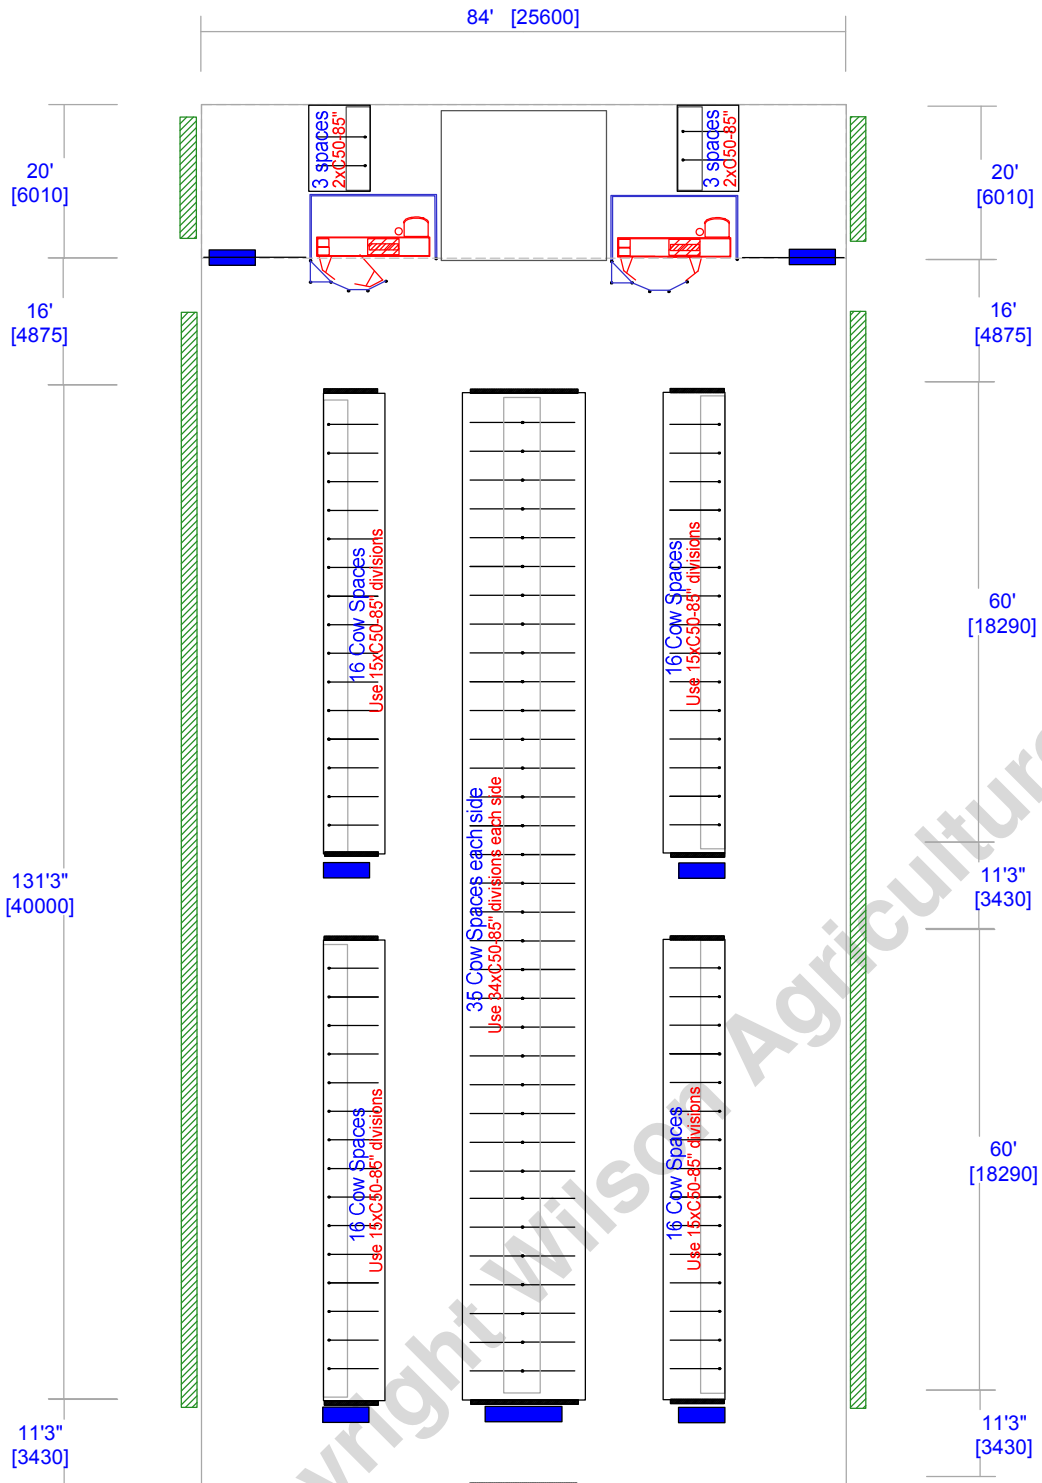

49'9" internal
[15164]

134 Cow Spaces
3ft9inch [1150] centers
 Use 129xC50-85" loops

TITLE: Dairy unit	REVISION:
CUSTOMER: SAMPLE UNIT 3 With 2x MILK ROBOTS	
DATE:	SCALE: A4 = 1:300 [1cm = 3m]
 WILSON AGRICULTURE Dairy Housing Specialists www.wilsonagri.co.uk	
DRAWN BY: Ivor Davey ivor@wilsonagri.co.uk	

Copyright Wilson Agriculture 2009

140 Cow Spaces
3ft9inch [1150] centers
 Use 132xC50-85" loops

TITLE: Dairy unit	REVISION:
CUSTOMER:	
SAMPLE UNIT 4 2x MILK ROBOTS	
DATE:	SCALE: A4 = 1:300 [1cm = 3m]
 WILSON AGRICULTURE Dairy Housing Specialists www.wilsonagri.co.uk	
DRAWN BY: Ivor Davey ivor@wilsonagri.co.uk	