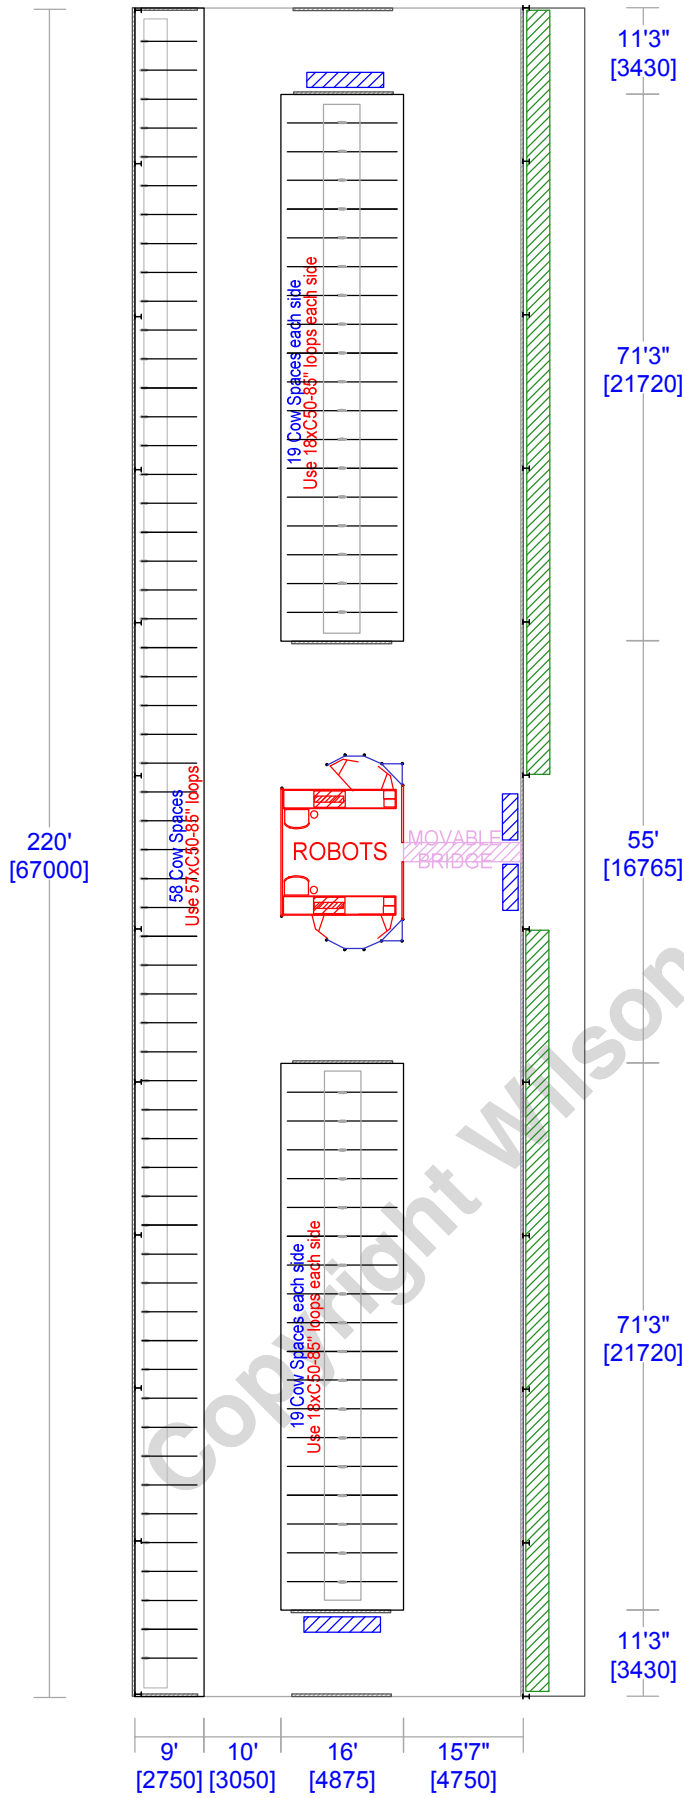

49'9" internal
[15164]

134 Cow Spaces
3ft9inch [1150] centers
 Use 129xC50-85" loops

TITLE: Dairy unit	REVISION:
CUSTOMER: SAMPLE UNIT 3 With 2x MILK ROBOTS	
DATE:	SCALE: A4 = 1:300 [1cm = 3m]
 WILSON AGRICULTURE Dairy Housing Specialists www.wilsonagri.co.uk	
DRAWN BY: Ivor Davey ivor@wilsonagri.co.uk	

Copyright Wilson Agriculture 2009

140 Cow Spaces
3ft9inch [1150] centers
 Use 132xC50-85" loops

TITLE: Dairy unit	REVISION:
CUSTOMER:	
SAMPLE UNIT 4 2x MILK ROBOTS	
DATE:	SCALE: A4 = 1:300 [1cm = 3m]
 WILSON AGRICULTURE Dairy Housing Specialists www.wilsonagri.co.uk	
DRAWN BY: Ivor Davey ivor@wilsonagri.co.uk	