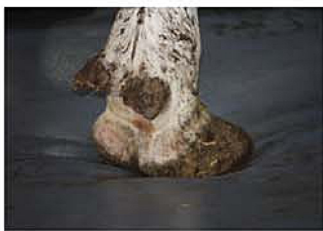

- Self-adjusting surface for ultimate comfort
- Firm surface that gently adjusts to cows pressure when standing or lying
- Will not compact or get hard over time
- Movement of the surface breaks up manure for easy cleaning
- Helps lame cows rise and stand comfortably

Top Cover

- Waterproof
- Non slip

Pasture GEL Mat™

- Self-adjusting
- Will not compact over time

Protective Underlay

What satisfied Dairymen say:

“My cows lay down longer and are much more comfortable”

“My Veterinarian commented on less hock sores. He figures it to be due to less shifting around while resting”

The World Leader In Animal Comfort

Pasture GEL Mat™ benefits:

- Soft - will not lose its softness
- Consistent smooth animal surface
- Easier to clean
- Allows for cow to sink in much like sand
- The only mattress to perform like sand
- Stable Footing
- Comfortable
- Soft enough for even the lame cow
- Light weight for shipping
- Each Pasture GEL Mat™ contains gel powder prior to shipping
- Water added on site