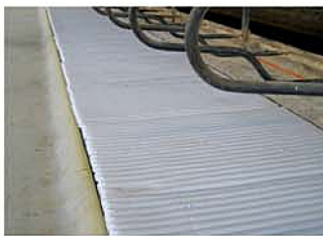

Pasture GEL Mat™

Linking scientific technology with cow comfort

Pasture GEL Mat™ provides several advantages similar to deep bedded sand stalls, without the associated challenges. Test results using digital pressure point body mapping reveal that the Pasture GEL Mat™ forms to the cow, relieving all pressure points while virtually eliminating hock sores.

- Self-adjusting surface for ultimate comfort
- Firm surface that gently adjusts to cows pressure when standing or lying
- Will not compact or get hard over time
- Movement of the surface breaks up manure for easy cleaning
- Helps lame cows rise and stand comfortably

Top Cover

- Waterproof
- Non slip

Pasture GEL Mat™

- Self-adjusting
- Will not compact over time

Protective Underlay

What satisfied Dairymen say:

“My cows lay down longer and are much more comfortable”

“My Veterinarian commented on less hock sores. He figures it to be due to less shifting around while resting”

The World Leader In Animal Comfort

Pasture GEL Mat™ benefits:

- Soft - will not lose its softness
- Consistent smooth animal surface
- Easier to clean
- Allows for cow to sink in much like sand
- The only mattress to perform like sand
- Stable Footing
- Comfortable
- Soft enough for even the lame cow
- Light weight for shipping
- Each Pasture GEL Mat™ contains gel powder prior to shipping
- Water added on site