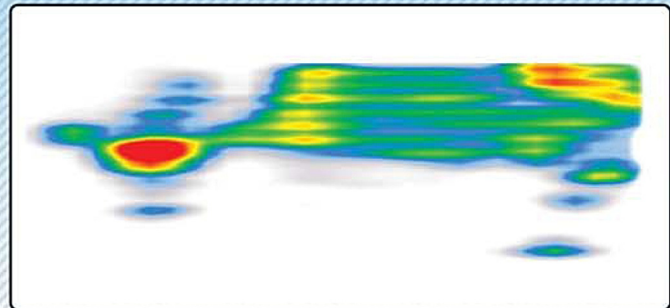

Scientific real-time digital pressure point body mapping technology used in designing the Pasture GEL Mat™

What satisfied Dairymen say:

“ While helping with the testing of these mats, I noticed that the Pasture GEL Mat™ stalls were always more occupied ”

“ When cleaning the stalls, I now have to make the cow get up, and as soon as the stall is clean, she immediately goes and lies down ”