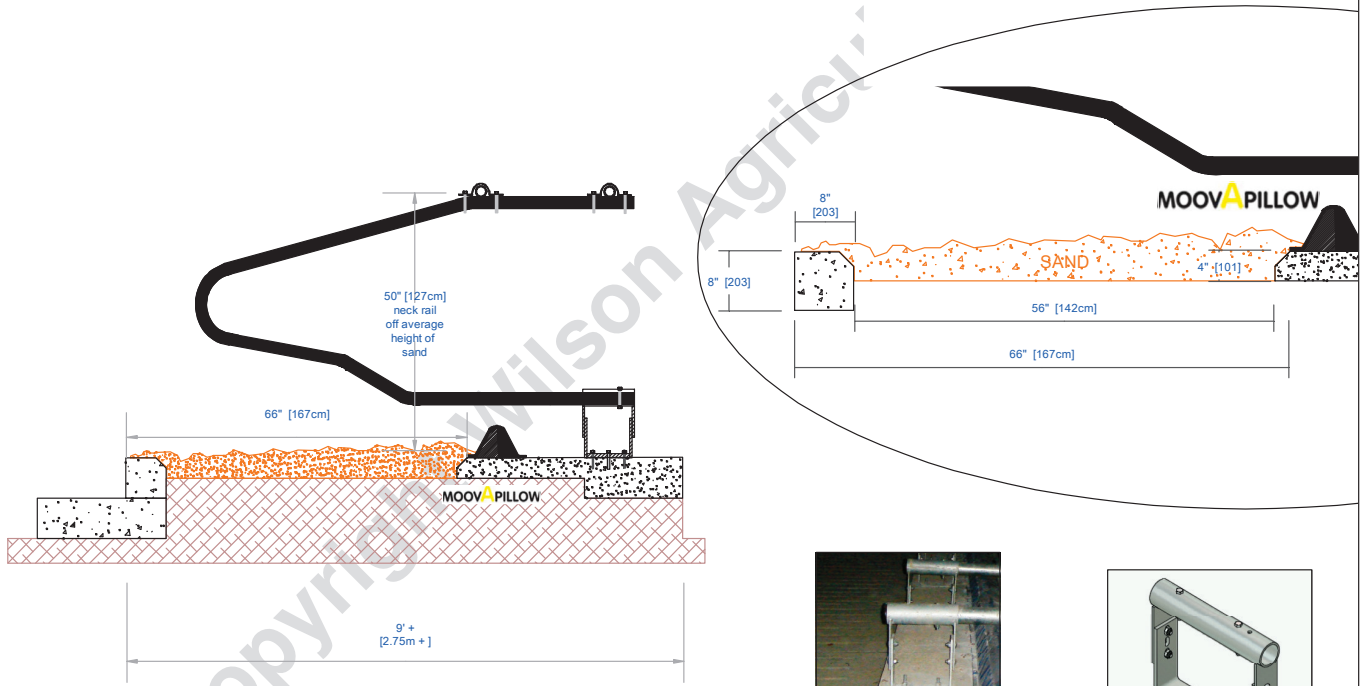

C-50™

The Adjustable Cow Stall

For fixing the floor mount bracket you need a minimum of 7inch [17cm] deep concrete pad

| | |
|--|--|
| TITLE: The Floor Mount Bracket | REVISION: SAND |
| DETAILS: C50-85" for 9ft [2.75m] single row and 16ft6inch [5.03m] head to head | |
| DATE: | SCALE: Scale: 1:35 |
| Wilson Agri WILSON AGRICULTURE Dairy Housing Specialists www.wilsonagri.co.uk | DRAWN BY: Ivor Davey ivor@wilsonagri.co.uk |