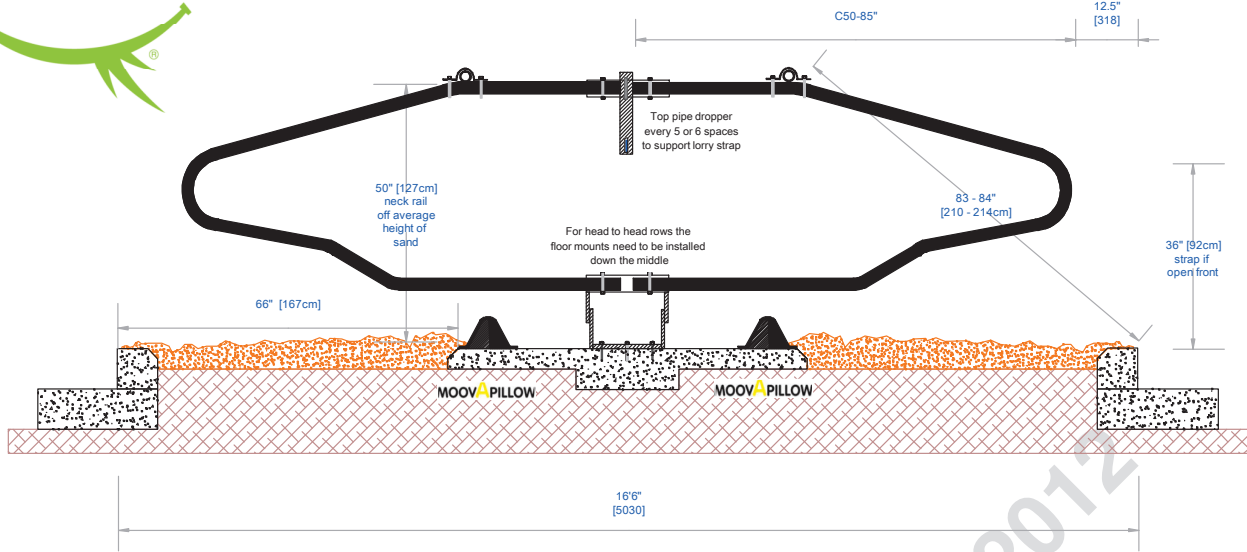

C-50™

The Adjustable Cow Stall

For fixing the floor mount bracket you need a minimum of 7inch [17cm] deep concrete pad

| | |
|--|--|
| TITLE: The Floor Mount Bracket | REVISION: SAND |
| DETAILS: C50-85" for 9ft [2.75m] single row and 16ft6inch [5.03m] head to head | |
| DATE: | SCALE: Scale: 1:35 |
| Wilson Agri WILSON AGRICULTURE Dairy Housing Specialists www.wilsonagri.co.uk | DRAWN BY: Ivor Davey ivor@wilsonagri.co.uk |