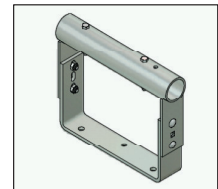

C-50™

The Adjustable Cow Stall

For fixing the floor mount bracket you need a minimum of 7inch [17cm] deep concrete pad

| | |
|--|--|
| TITLE: The Floor Mount Bracket | REVISION: SAND |
| DETAILS: C50-85" for 9ft [2.75m] single row and 16ft6inch [5.03m] head to head | |
| DATE: | SCALE: Scale: 1:35 |
| Wilson Agri WILSON AGRICULTURE Dairy Housing Specialists www.wilsonagri.co.uk | DRAWN BY: Ivor Davey ivor@wilsonagri.co.uk |