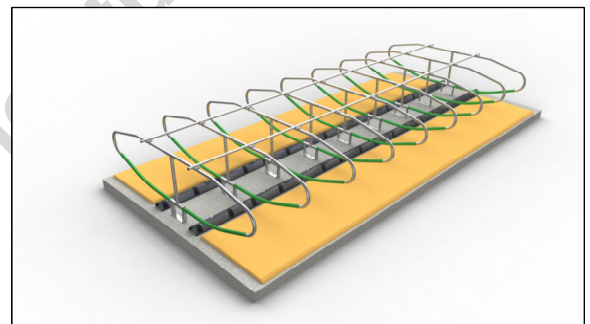

For fixing the floor mount bracket you need a minimum of 5inch [12.5cm] deep concrete pad

TITLE: The Floor Mount Bracket	REVISION: Cowcoon
DETAILS: Cowcoon-77" for 8ft + [2.44m] single row and 15ft [4572] head to head	
DATE:	SCALE: Scale: 1:35
 <b>WILSON AGRICULTURE</b> Dairy Housing Specialists <a href="http://www.wilsonagri.co.uk">www.wilsonagri.co.uk</a>	DRAWN BY:  Ivor Davey ivor@wilsonagri.co.uk