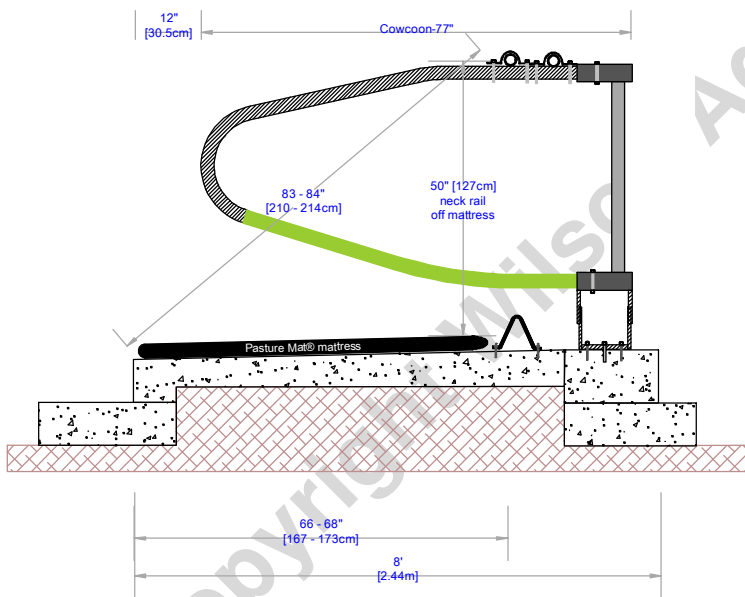

For fixing the floor mount bracket you need a minimum of 5inch [12.5cm] deep concrete pad

TITLE: The Floor Mount Bracket	REVISION: Cowcoon
DETAILS: Cowcoon-77" for 8ft + [2.44m] single row and 15ft [4572] head to head	
DATE:	SCALE: Scale: 1:35
 <b>WILSON AGRICULTURE</b> Dairy Housing Specialists <a href="http://www.wilsonagri.co.uk">www.wilsonagri.co.uk</a>	DRAWN BY:  Ivor Davey ivor@wilsonagri.co.uk