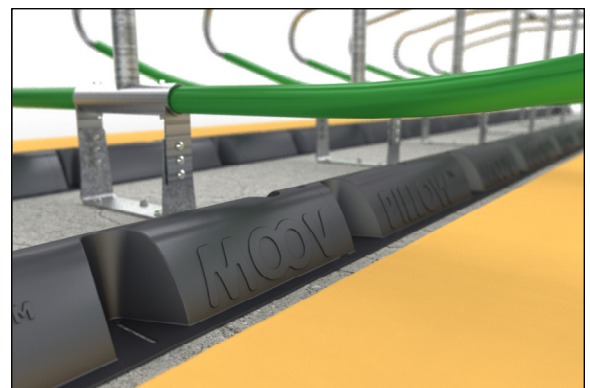

For fixing the floor mount bracket you need a minimum of 5inch [12.5cm] deep concrete pad

TITLE: The Floor Mount Bracket	REVISION: Cowcoon
DETAILS: Cowcoon-77" for 8ft + [2.44m] single row and 15ft [4572] head to head	
DATE:	SCALE: Scale: 1:35
 <b>WILSON AGRICULTURE</b> Dairy Housing Specialists <a href="http://www.wilsonagri.co.uk">www.wilsonagri.co.uk</a>	DRAWN BY:  Ivor Davey ivor@wilsonagri.co.uk