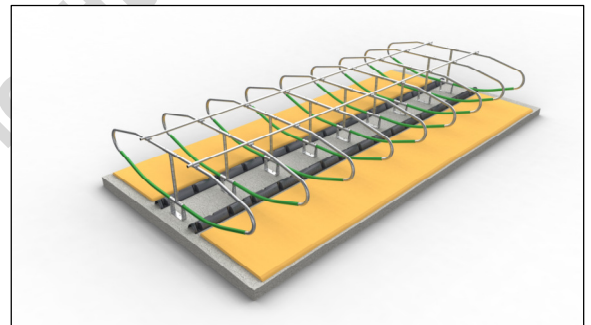

66" [1675] from heel curb to face of step

For fixing the floor mount bracket you need a minimum of 5inch [12.5cm] deep concrete pad

COWCOON[®]

The Hybrid Cow Stall

TITLE: The Floor Mount Bracket	REVISION: Cowcoon
DETAILS: STEPPED	
Cowcoon-85" for 9ft + [2.75m] single row and 16ft6inch [5029] head to head	
DATE:	SCALE: Scale: 1:35
Wilson Agri WILSON AGRICULTURE Dairy Housing Specialists www.wilsonagri.co.uk	DRAWN BY: Ivor Davey ivor@wilsonagri.co.uk