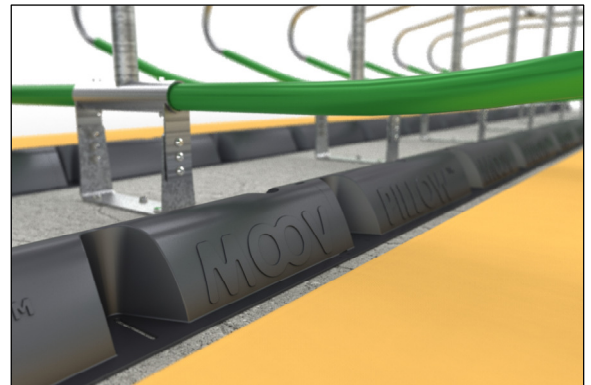

66" [1675] from heel curb to face of step

For fixing the floor mount bracket you need a minimum of 5inch [12.5cm] deep concrete pad

COWCOON[®]

The Hybrid Cow Stall

TITLE: The Floor Mount Bracket	REVISION: Cowcoon
DETAILS: STEPPED	
Cowcoon-85" for 9ft + [2.75m] single row and 16ft6inch [5029] head to head	
DATE:	SCALE: Scale: 1:35
Wilson Agri WILSON AGRICULTURE Dairy Housing Specialists www.wilsonagri.co.uk	DRAWN BY: Ivor Davey ivor@wilsonagri.co.uk