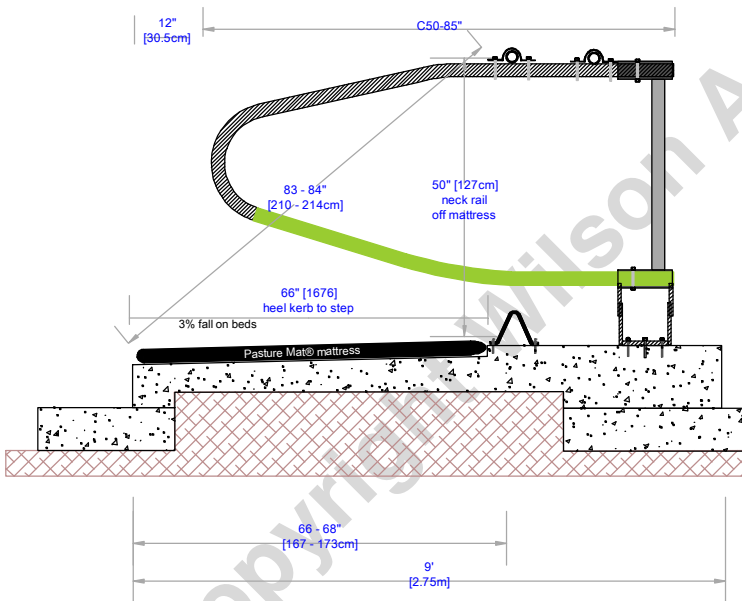

66" [1675] from heel curb to face of step

For fixing the floor mount bracket you need a minimum of 5inch [12.5cm] deep concrete pad

COWCOON[®]

The Hybrid Cow Stall

TITLE: The Floor Mount Bracket	REVISION: Cowcoon
DETAILS: STEPPED	
Cowcoon-85" for 9ft + [2.75m] single row and 16ft6inch [5029] head to head	
DATE:	SCALE: Scale: 1:35
Wilson Agri WILSON AGRICULTURE Dairy Housing Specialists www.wilsonagri.co.uk	DRAWN BY: Ivor Davey ivor@wilsonagri.co.uk