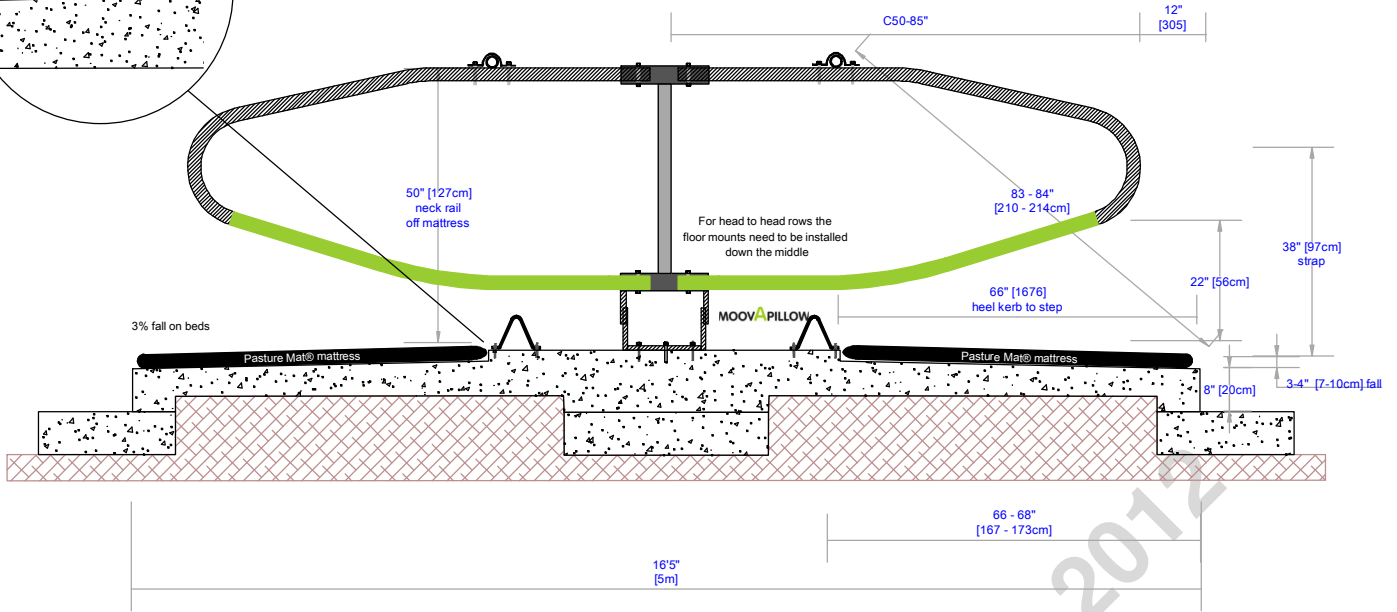

66" [1675] from heel curb to face of step

For fixing the floor mount bracket you need a minimum of 5inch [12.5cm] deep concrete pad

COWCOON[®]

The Hybrid Cow Stall

TITLE: The Floor Mount Bracket	REVISION: Cowcoon
DETAILS: STEPPED	
Cowcoon-85" for 9ft + [2.75m] single row and 16ft6inch [5029] head to head	
DATE:	SCALE: Scale: 1:35
Wilson Agri WILSON AGRICULTURE Dairy Housing Specialists www.wilsonagri.co.uk	DRAWN BY: Ivor Davey ivor@wilsonagri.co.uk