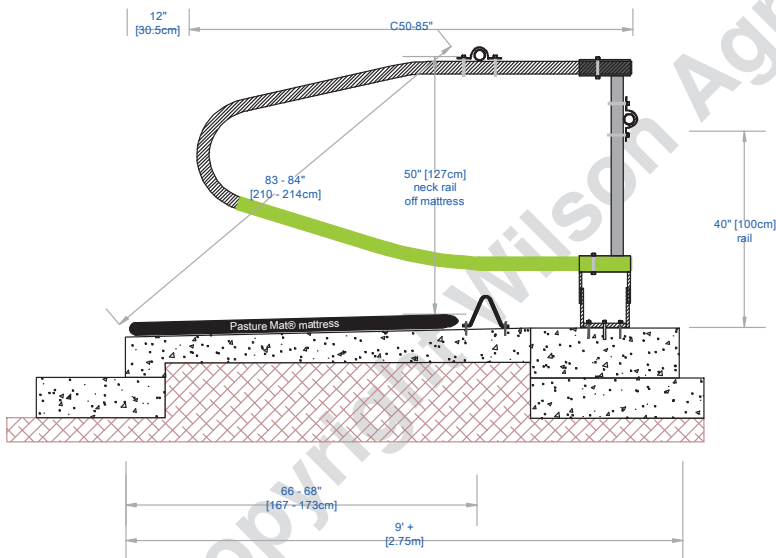

For fixing the floor mount bracket you need a minimum of 5inch [12.5cm] deep concrete pad

COWCOON[®]
The Hybrid Cow Stall

TITLE: The Floor Mount Bracket	REVISION: Cowcoon
DETAILS: Cowcoon-85" for 9ft + [2.75m] single row and 16ft6inch [5029] head to head	
DATE:	SCALE: Scale: 1:35
Wilson Agri WILSON AGRICULTURE Dairy Housing Specialists www.wilsonagri.co.uk	DRAWN BY: Ivor Davey ivor@wilsonagri.co.uk