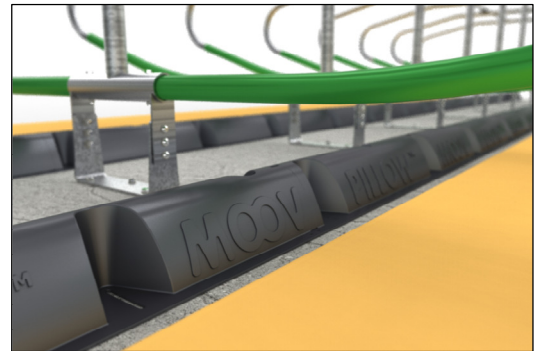

For fixing the floor mount bracket you need a minimum of 5inch [12.5cm] deep concrete pad

TITLE: The Floor Mount Bracket	REVISION: CowcoonJersey
DETAILS: CowcoonJersey-85" for 9ft + [2.75m] single and 16ft6inch [5m] head to head	
DATE:	SCALE: Scale: 1:35
 WILSON AGRICULTURE Dairy Housing Specialists www.wilsonagri.co.uk	DRAWN BY: Ivor Davey ivor@wilsonagri.co.uk