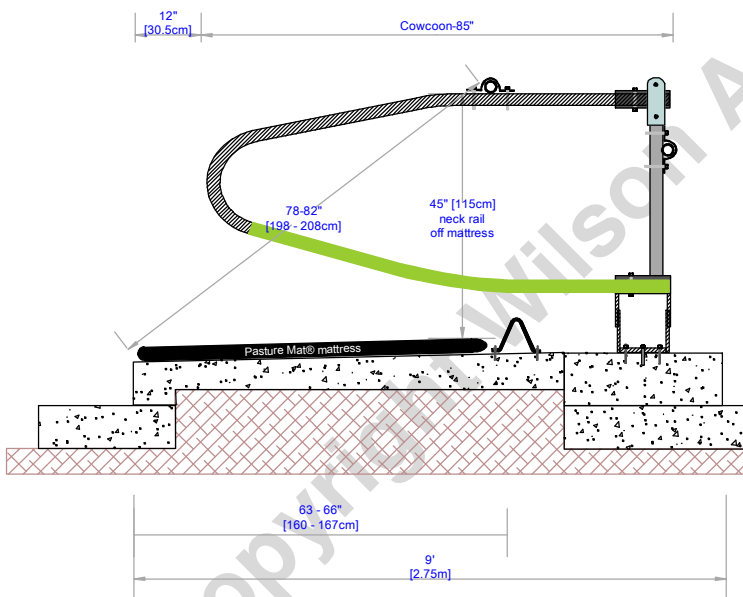

For fixing the floor mount bracket you need a minimum of 5inch [12.5cm] deep concrete pad

TITLE: The Floor Mount Bracket	REVISION: CowcoonJersey
DETAILS: CowcoonJersey-85" for 9ft + [2.75m] single and 16ft6inch [5m] head to head	
DATE:	SCALE: Scale: 1:35
 WILSON AGRICULTURE Dairy Housing Specialists www.wilsonagri.co.uk	DRAWN BY: Ivor Davey ivor@wilsonagri.co.uk