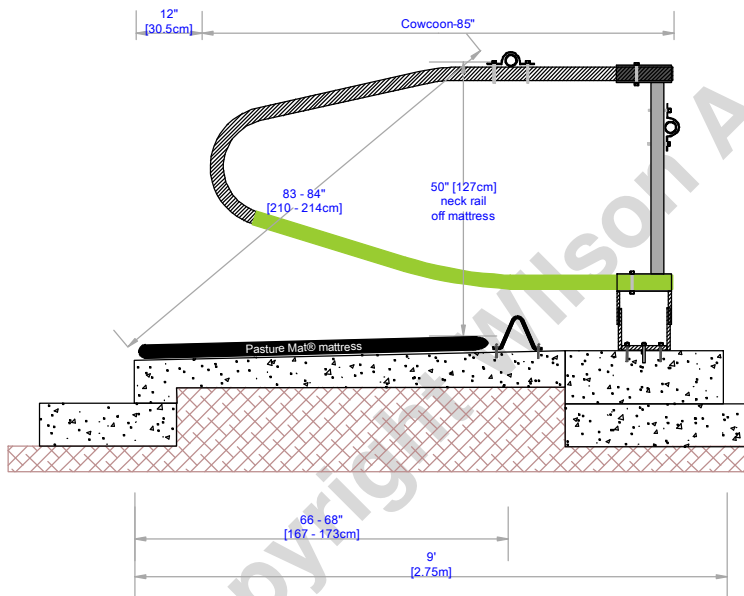

For fixing the floor mount bracket you need a minimum of 5inch [12.5cm] deep concrete pad

TITLE: The Floor Mount Bracket		REVISION: Cowcoon
DETAILS: Cowcoon-85" for 9ft + [2.75m] single row Cowcoon-92" for 18ft [5486] head to head		
DATE:	SCALE:	Scale: 1:35
 WILSON AGRICULTURE Dairy Housing Specialists www.wilsonagri.co.uk		DRAWN BY: Ivor Davey ivor@wilsonagri.co.uk