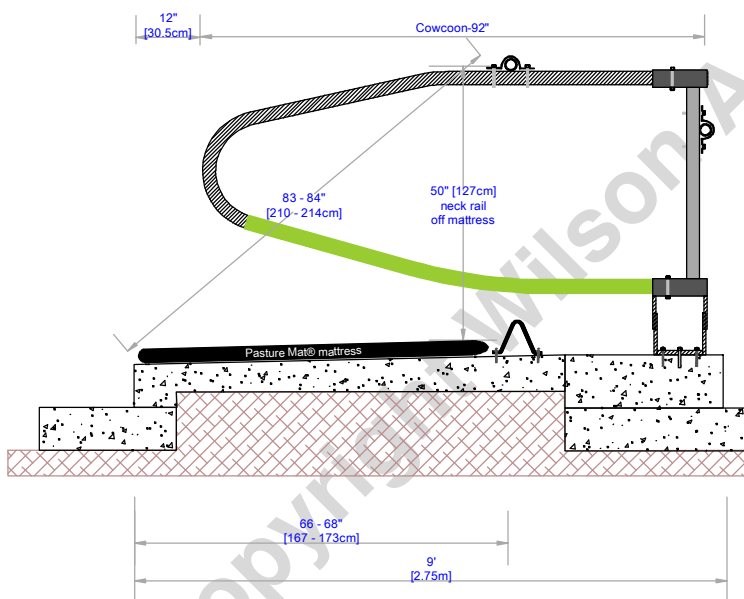

For fixing the floor mount bracket you need a minimum of 5inch [12.5cm] deep concrete pad

COWCOON[®]

The Hybrid Cow Stall

TITLE: The Floor Mount Bracket	REVISION: Cowcoon
DETAILS: Cowcoon-92" for 9ft + [2.75m] single row Cowcoon-92" for 18ft [5486] head to head	
DATE:	SCALE: Scale: 1:35
 WILSON AGRICULTURE Dairy Housing Specialists www.wilsonagri.co.uk	DRAWN BY: Ivor Davey ivor@wilsonagri.co.uk