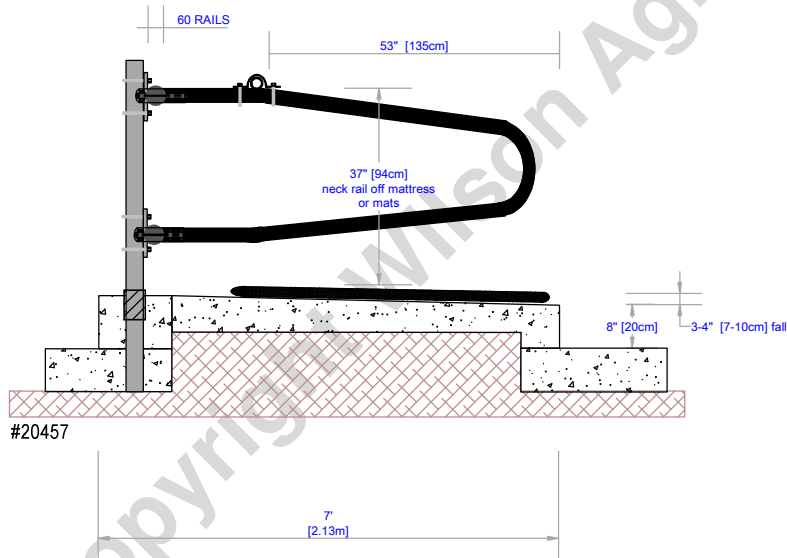

TITLE: YOUNGSTOCK CUBICLE	48mm diameter steel work
DETAILS:	
<b>C32" for rail mounting</b>	
These cubicles are designed for approximately 3 to 6mth old.	
DATE:	SCALE: Scale: 1:35

Age in months	Single row beds	Head to head beds	Height of neck rail	Width of cubicles
10 - 16 months	2100 (7ft)	4270 (14ft)	1000 * (40 inch)	900 - 1000 * (35-39 inch)
5 - 12 months	1900 (6ft3)	3650 (12ft)	900 * (35 inch)	800 - 900 * (31-35 inch)
0.5 - 5 months	1600 (5ft3)	3000 (10ft)	750 * (29 inch)	650 - 800 * (25-31 inch)

TITLE: YOUNGSTOCK CUBICLE	48mm diameter steel work
DETAILS:	
<b>C37" for rail mounting</b>	
These cubicles are designed for approximately 7 to 13mth old.	
DATE:	SCALE: Scale: 1:35
 <b>WILSON AGRICULTURE</b> Dairy Housing Specialists <a href="http://www.wilsonagri.co.uk">www.wilsonagri.co.uk</a>	
DRAWN BY: Ivor Davey ivor@wilsonagri.co.uk	