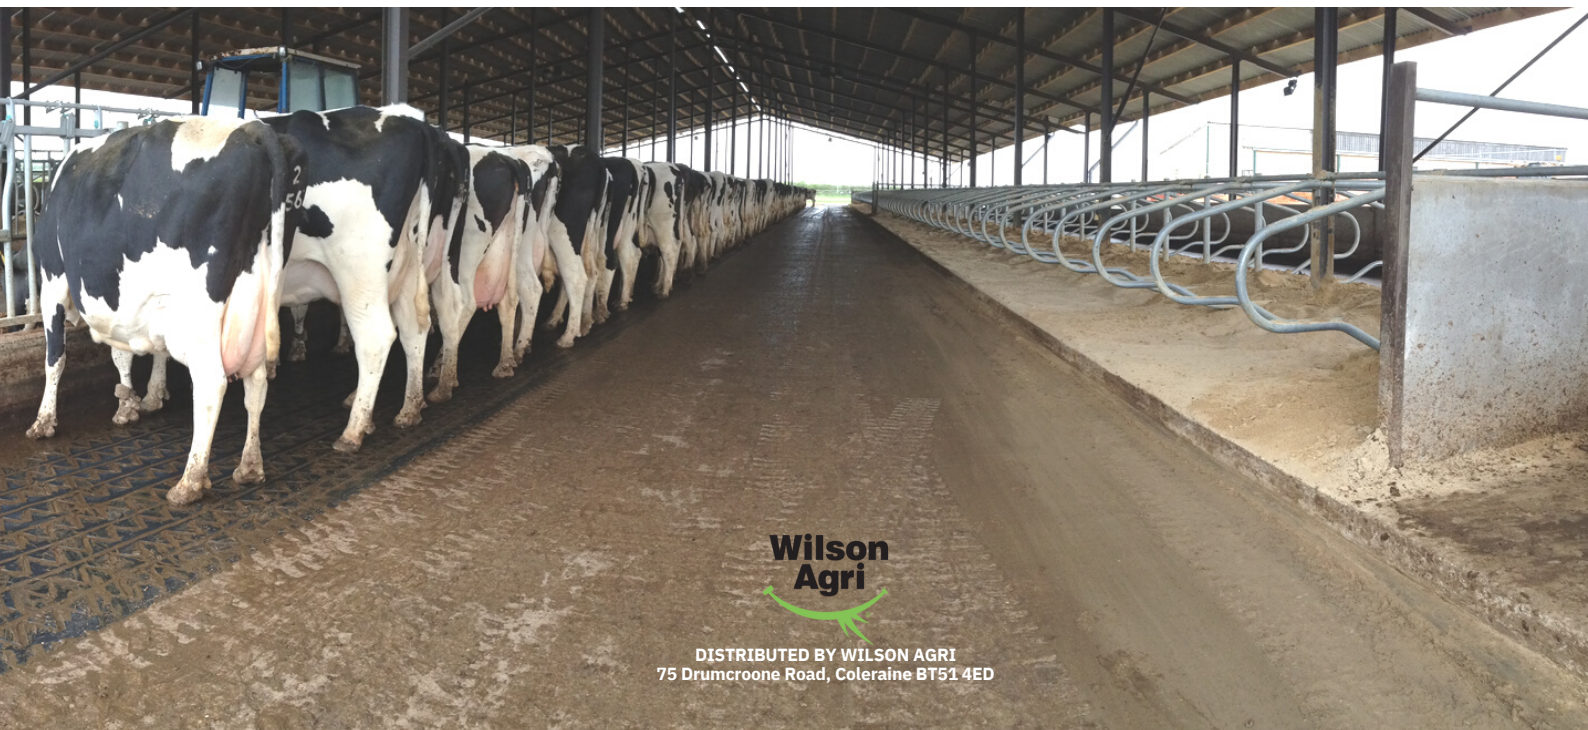

Dairy Grip Rubber

Features:

- Offers maximum durability, noise reduction and improved traction
- Supplied in rolls allowing lengths to be cut to exact size
- The rubber experiences less lifting and damage than interlocking mats.
- The integral steel cable system ensures the dairy grip roll will not stretch and can easily withstand tractor weight and high impact.
- This tough and highly durable material is unaffected by automatic scrapers or skid steers making cleaning easy and efficient.
- Deep Groves provide optimum traction
- Proven to increase dry matter consumption rates at the feed fence

Technical Information:

Length	Sold per metre
Depth	0.75 - 1 inch deep
	Install with telehandler
Materials	Natural rubber with steel cables

DISTRIBUTED BY WILSON AGRICULTURE
75 Drumcroone Road, Coleraine BT51 4ED