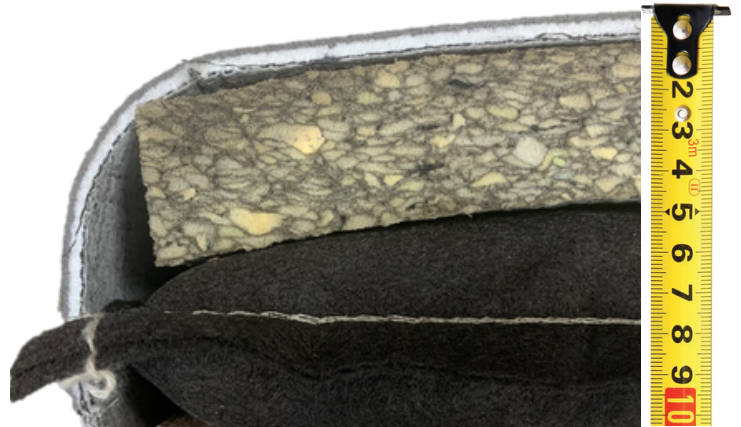

CALVING MATTRESS

The Calving Mattress also provides an ideal recovery facility for lame cows, outside the calving period. It is also commonly used for stock bulls particularly those indoors year round, providing much needed respite from slatted and solid concrete floors.

The Calving Mattress is 100mm with foam, however can be supplied with pasture mat and top cover, and upgraded later as circumstances allow.

Pasture Mat offers:

- Thermal Comfort
- Stable footing
- Requires minimal bedding

Wilson Agri calving mattress is a triple layer, deep mattress consisting of a 6cm deep rubber crumb filled base, a central layer of 30cm foam, and waterproof top-cover.

The foam, rests on a rubber crumb filled under mattress, to allow better air circulation. It is covered with a top cover, which is waterproof, yet breathable, allowing the warm air from the cow's body to pass through the foam, softening it and cooling the cow.

- Pressure point body mapping reveals that Wilson Agri foam forms to the cow, relieving all pressure points while reducing hock sores.
- Pasture Mat flooring allows use of as little as 2 forkfuls of shavings per day yet provides cows with comfort equal to at least 6 inches of bedding.
- Super smooth cover reduces cleaning time by at least 50%!