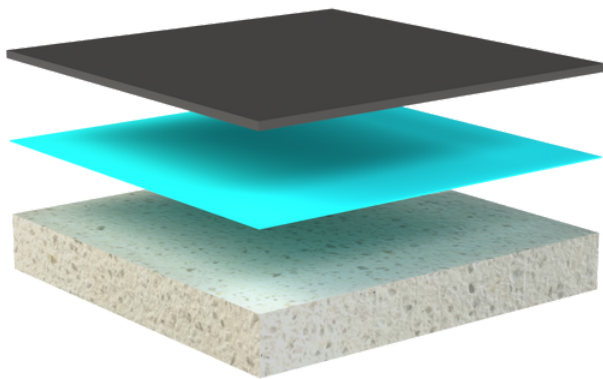

MONO SUPREME MATTRESS

A single foam layer mattress with optional total depths of ~40mm or ~47mm. Rubber or Latex cover options.

Features:

- 35mm or 42mm Latex foam: density 240g
- Supplied with Geotextile Latex or Rubber top cover
- Supports the cow in its natural resting position
- Exceptional strength and durability
- Increases milk productivity and overall herd performance
- ~40mm Deep