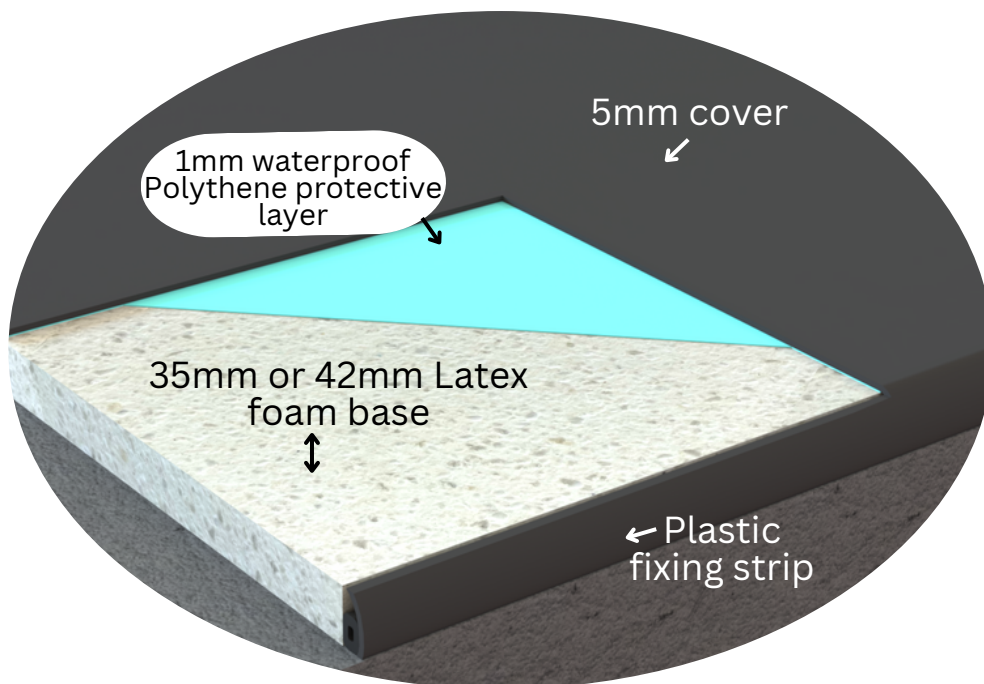

MONO SUPREME MATTRESS

A single foam layer mattress with optional total depths of ~40mm or ~47mm. Rubber or Latex cover options.

Features:

- 35mm or 42mm Latex foam: density 240g
- Supplied with Geotextile Latex or Rubber top cover
- Supports the cow in its natural resting position
- Exceptional strength and durability
- Increases milk productivity and overall herd performance
- ~40mm Deep