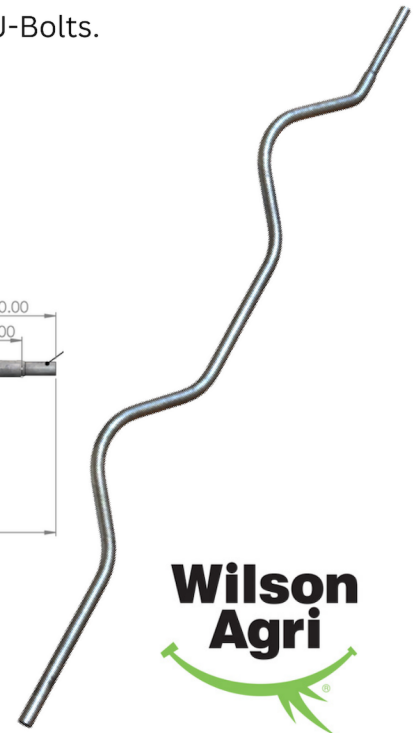

# WAVE NECK BAR

## Key Benefits:

- Allows natural lunging completely unrestricted.
- encourages the cow to accurately position herself in the stall before lying down.
- Encouraging accurate positioning ensures the cow experiences optimum comfort in the stall while helping to keep the bed clean.
- Manufactured to fit any stall width
- Increases the neck rail height
- 4 cow spaces per length
- Wave neck bar allows the cow to stand comfortably on her stall before lying. In comparison to standard neck rail this prevents the animals neck rubbing on the rail.
- Hot dip galvanised to ISO 1461

## Simple Installation:

The neckbar is installed along the top rail of the cow stalls using U-Bolts.

N.B. 1.2m centres shown. Can be bent to specific spacings.

PIPE DETAILS:  $\varnothing$  48.3mm PIPE X 2.6mm WALL