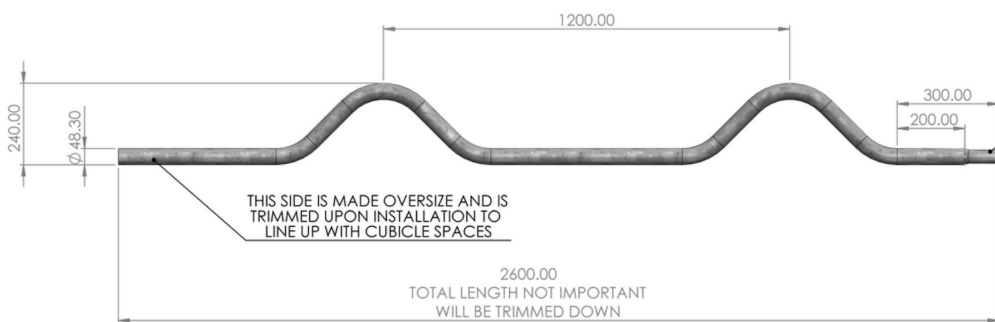

# WAVE NECK BAR

## Key Benefits:

- Allows natural lunging completely unrestricted.
- encourages the cow to accurately position herself in the stall before lying down.
- Encouraging accurate positioning ensures the cow experiences optimum comfort in the stall while helping to keep the bed clean.
- Manufactured to fit any stall width
- Increases the neck rail height
- 4 cow spaces per length
- Wave neck bar allows the cow to stand comfortably on her stall before lying. In comparison to standard neck rail this prevents the animals neck rubbing on the rail.
- Hot dip galvanised to ISO 1461

## Simple Installation:

The neckbar is installed along the top rail of the cow stalls using U-Bolts.

N.B. 1.2m centres shown. Can be bent to specific spacings.

PIPE DETAILS:  $\varnothing$  48.3mm PIPE X 2.6mm WALL