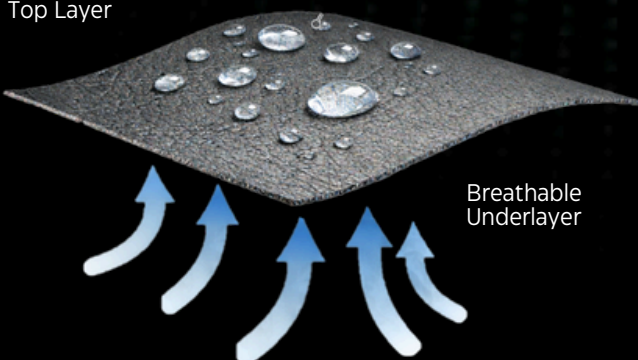

## Duo Mattress

A double foam layer mattress with a total depth of ~70mm or 80mm.

## Gel Mattress

A self adjusting surface for ultimate comfort. Total depth of 90mm.

### Supreme Mattress Cover

Water Repellent Top Layer

Breathable Underlayer