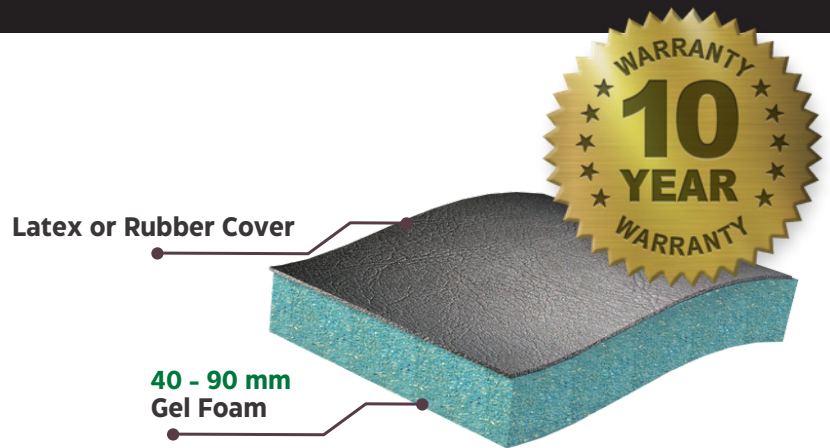

### Strengths

- Extremely durable
- Water-repellent & breathable top cover.
- Low maintenance.

# Gel

Breathable Comfort.

**A unique, innovative mattress developed using Cool Gel Memory Foam technology. The Supreme Gel Mattress applies bounce back and dispels heat away from the cow.**

### Properties

A seamless mattress system. Fully sealed mattress beds that won't hold moisture or bacteria. Clinically correct support. Cooler sleep.

Gel Supreme provides everything you (and your animals) could wish for in a mattress: grip, comfort, durability, and quality that will hold its value for years to come.