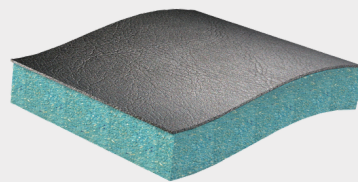

## Mono Mattress

A single foam layer mattress with optional total depths of ~35mm or ~40mm.

## Duo Mattress

A double foam layer mattress with a total depth of ~70mm or 80mm.

## Gel Mattress

A self adjusting surface for ultimate comfort. Total depth of 90mm.

→ A newly installed row of Mono Supreme Mattress and Cowcoon cubicles.