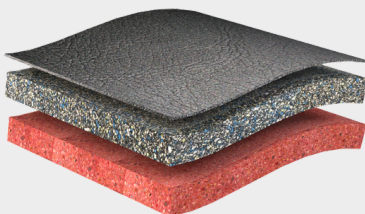

Duo Mattress

A double foam layer mattress with a total depth of ~70mm or 80mm.