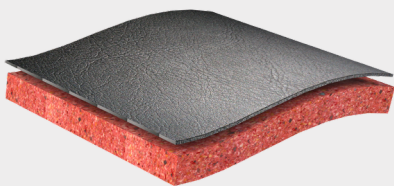

Mono Mattress

A single foam layer mattress with optional total depths of ~35mm or ~40mm.