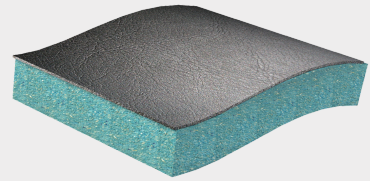

Gel Mattress

A self adjusting surface for ultimate comfort. Total depth of 90mm.