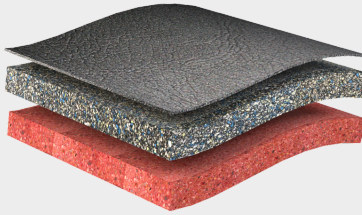

Duo Mattress

A double foam layer mattress with a total depth of ~70mm or 80mm.