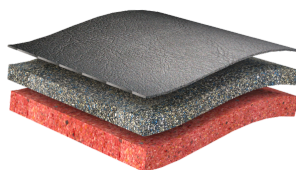

Comfort Pad

Available in 30 and 40 mm

☆ Bestsellers

70 mm

40 mm 30 mm

40 mm Impact | 35 mm Comfort | 5 mm Top Cover

80 mm